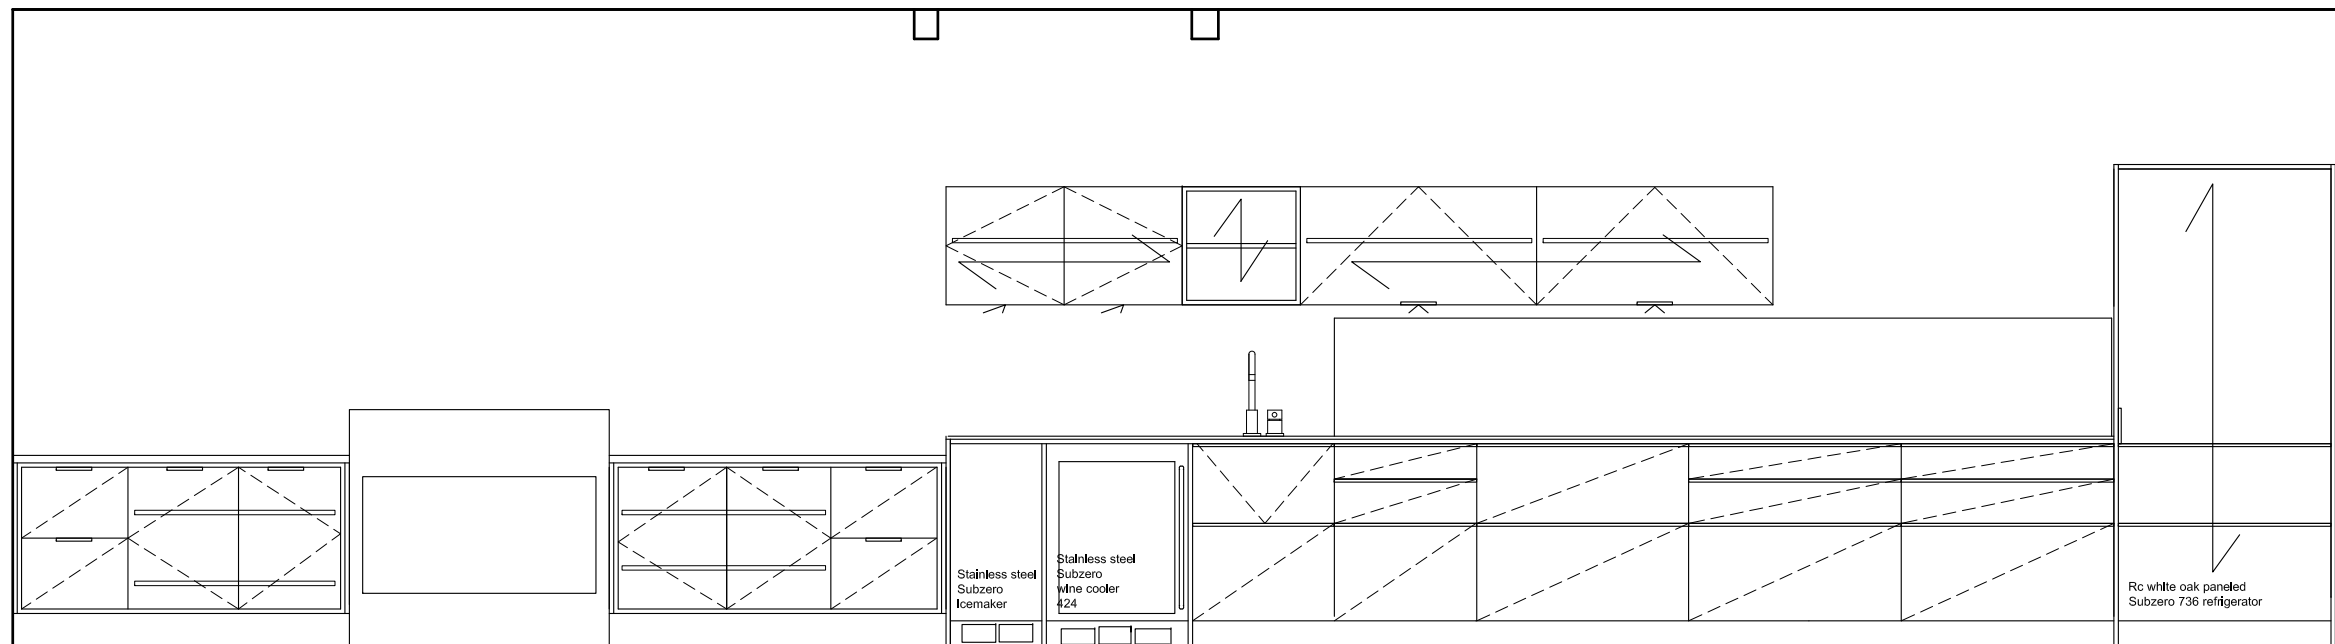

MATERIALS

fronts: HPL Raven and RC White Oak
carcasses: Skyply
kick fronts: HPL Raven and RC White Oak
handles: full length bent pulls & 6" bent
countertop : white durat and Solid White Oak

3429 10th ave W - FOR APPROVAL

All designs are property of Henrybuilt Corporation. Reproduction, modification, and use for construction by any party other than Henrybuilt is prohibited.

12.20.07

Elevation