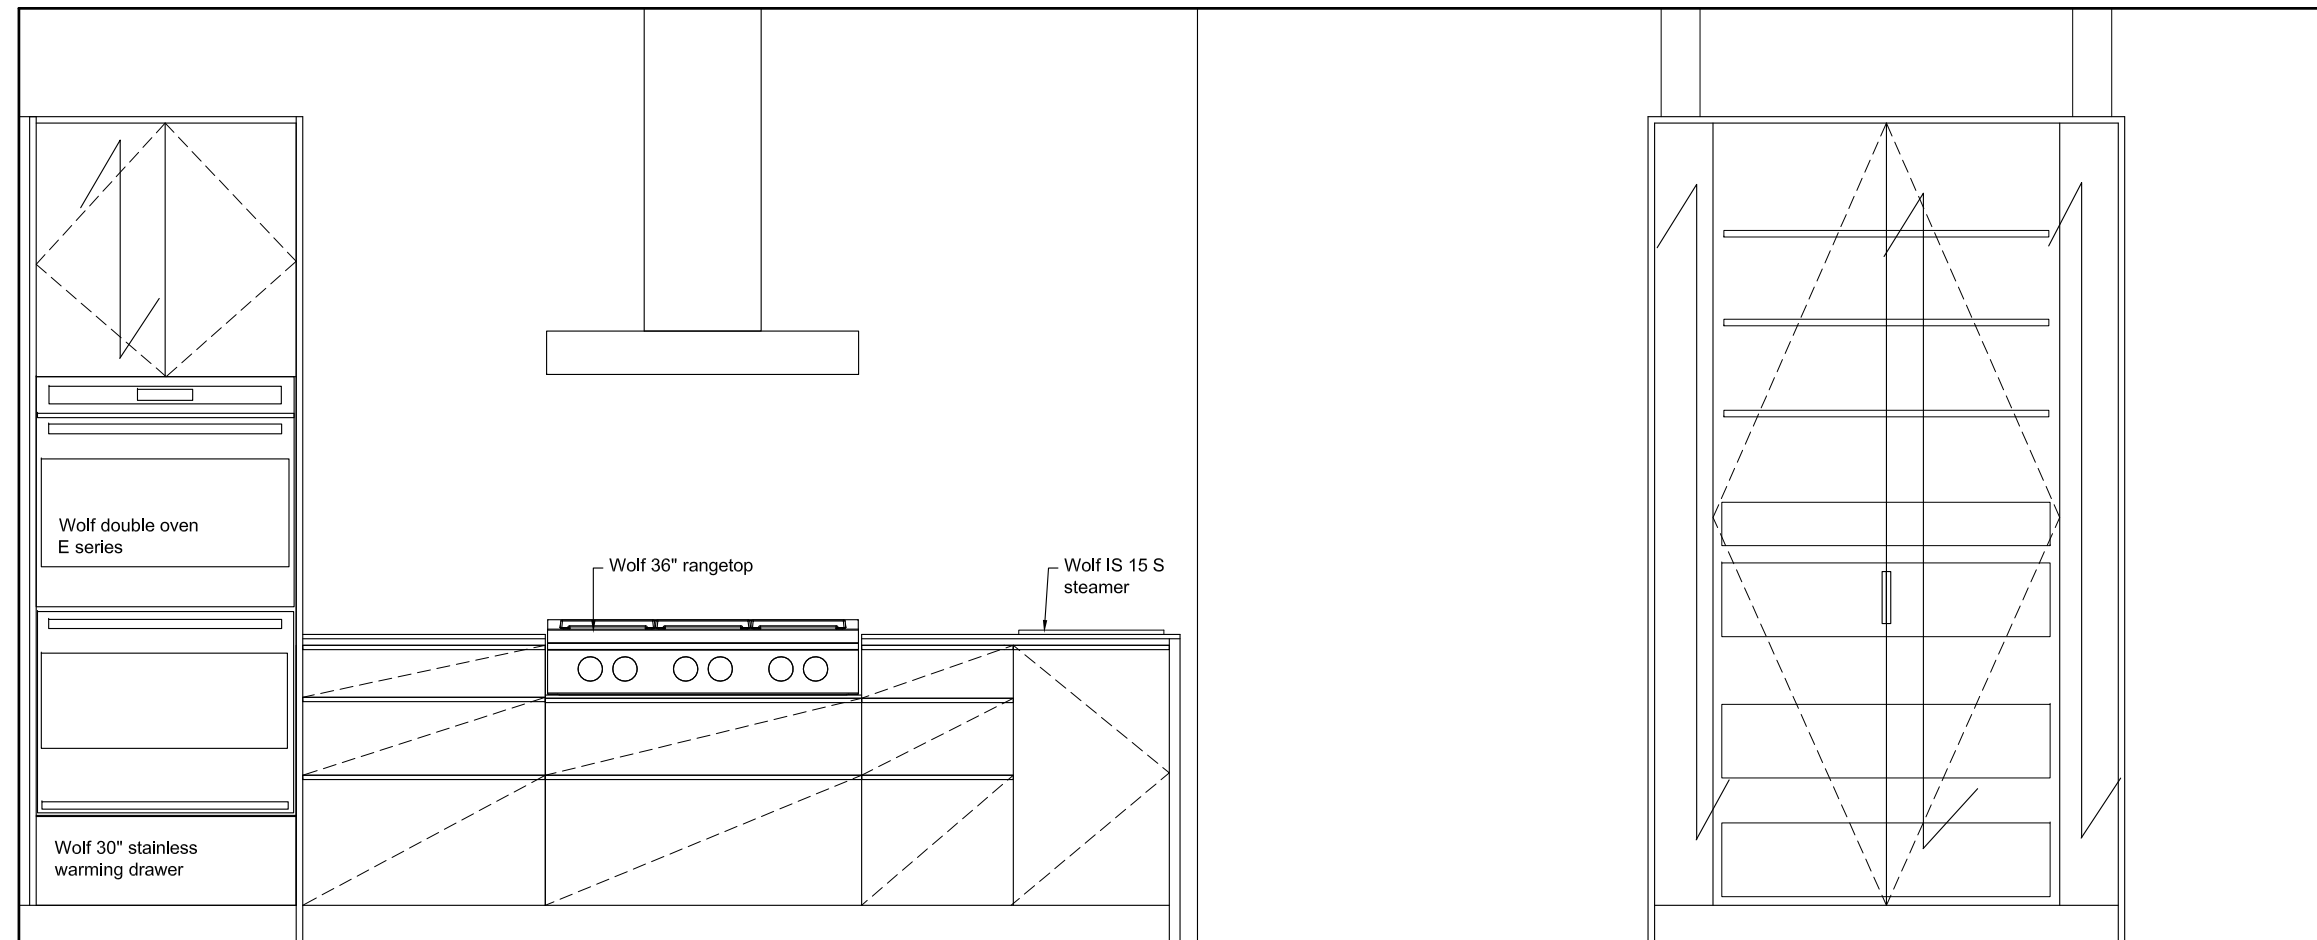

MATERIALS

fronts: HPL Raven and RC White Oak
carcasses: Skyply
kick fronts: HPL Raven and
Rc White Oak
handles: Full length bent & 6" bent
countertop : white durat and
Solid White Oak

3429 10th ave W - FOR APPROVAL

All designs are property of Henrybuilt Corporation. Reproduction, modification, and use for construction by any party other than Henrybuilt is prohibited.

12.20.07

Elevation