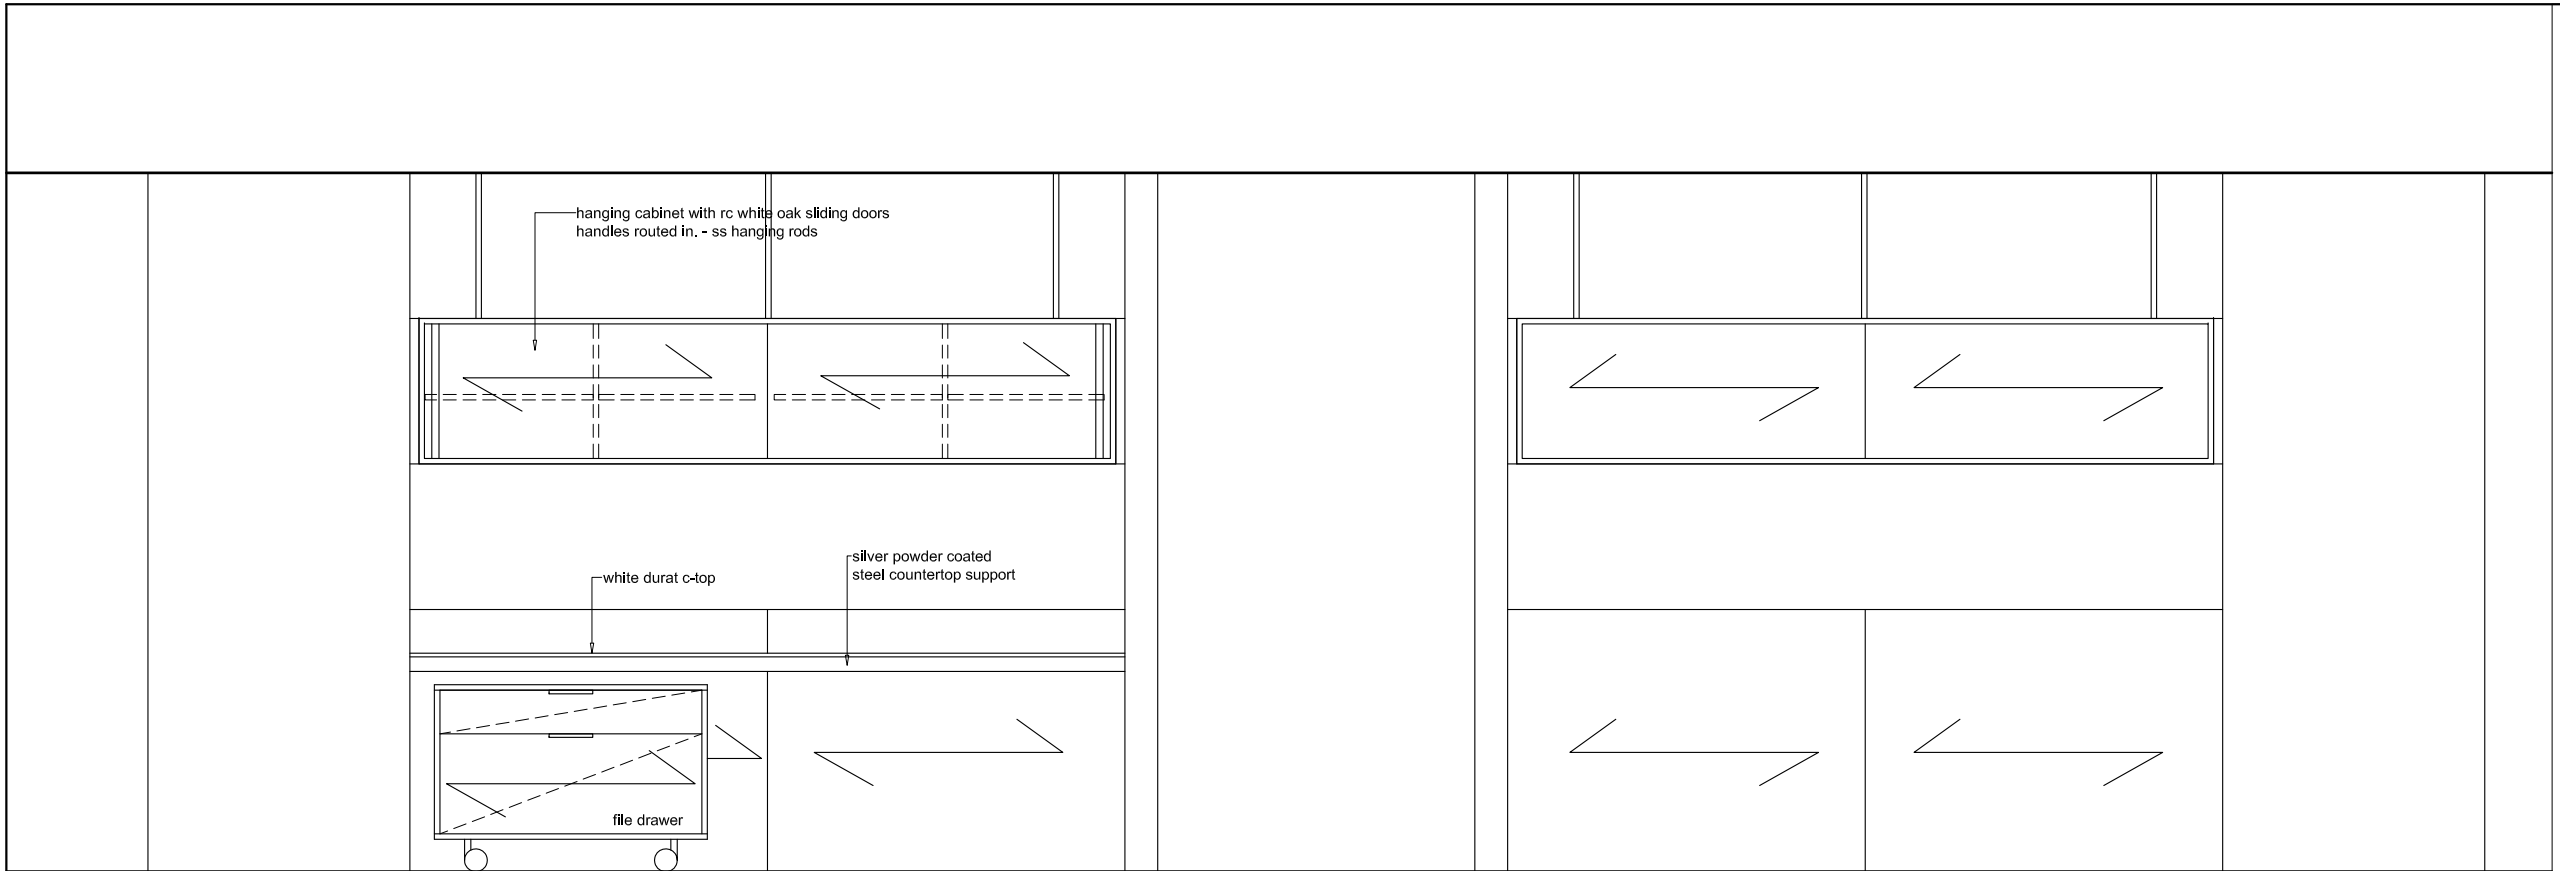

MATERIALS

fronts: rw Oak
kick fronts: n/a
handles: 6" bent pulls
countertop : 1/2" durat

3429 10th ave W - FOR APPROVAL

All designs are property of Henrybuilt Corporation. Reproduction, modification, and use for construction by any party other than Henrybuilt is prohibited.

12.27.07

desk