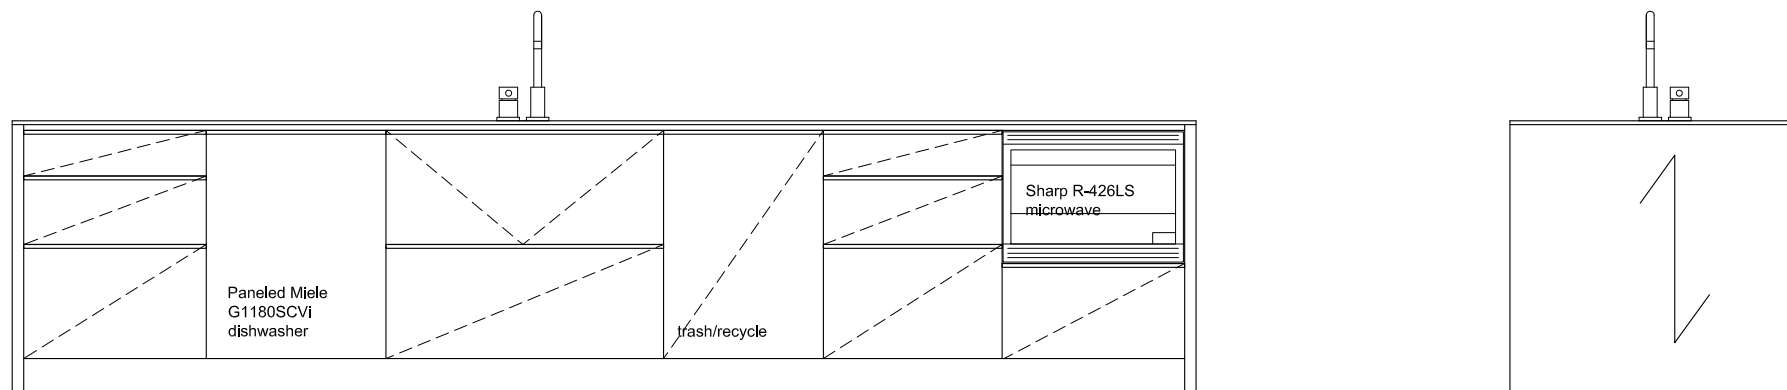

MATERIALS

fronts: HPL Raven and RC White Oak
carcasses: Skyply
kick fronts: HPL Raven and Rc White Oak
handles: Full length bent
countertop : white durat and Solid White Oak

3429 10th ave W - FOR APPROVAL

All designs are property of Henrybuilt Corporation. Reproduction, modification, and use for construction by any party other than Henrybuilt is prohibited.

12.17.07

Elevation