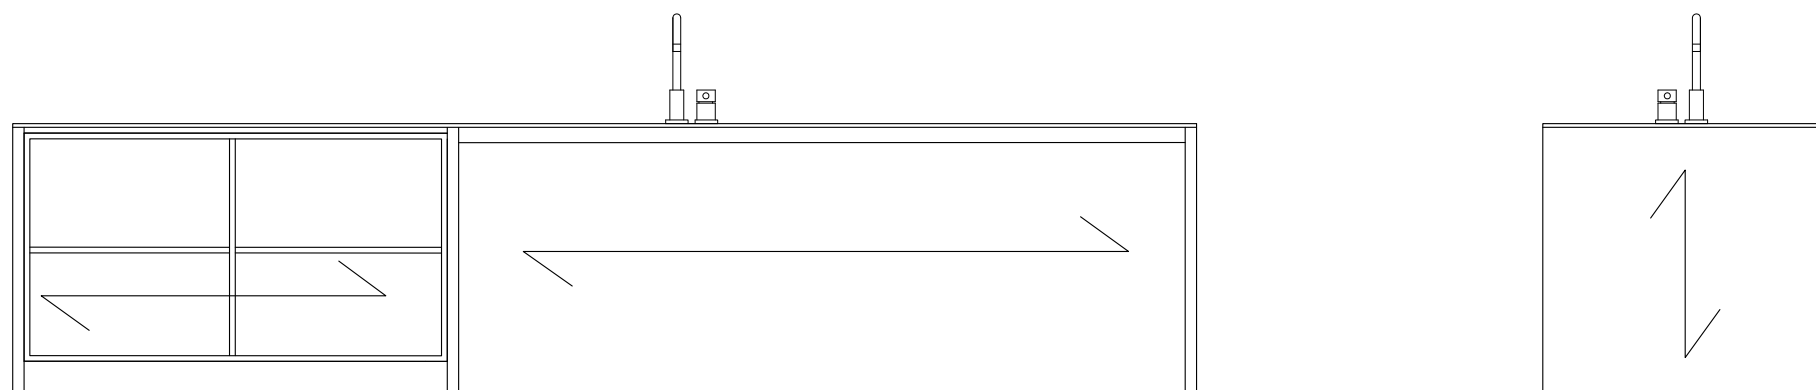

MATERIALS

fronts: HPL Raven and RC White Oak
carcasses: Skyply
kick fronts: HPL Raven and Rc White Oak
handles: Full length bent
countertop : white durat and Solid White Oak

3429 10th ave W - FOR APPROVAL

All designs are property of Henrybuilt Corporation. Reproduction, modification, and use for construction by any party other than Henrybuilt is prohibited.

12.17.07

Elevation